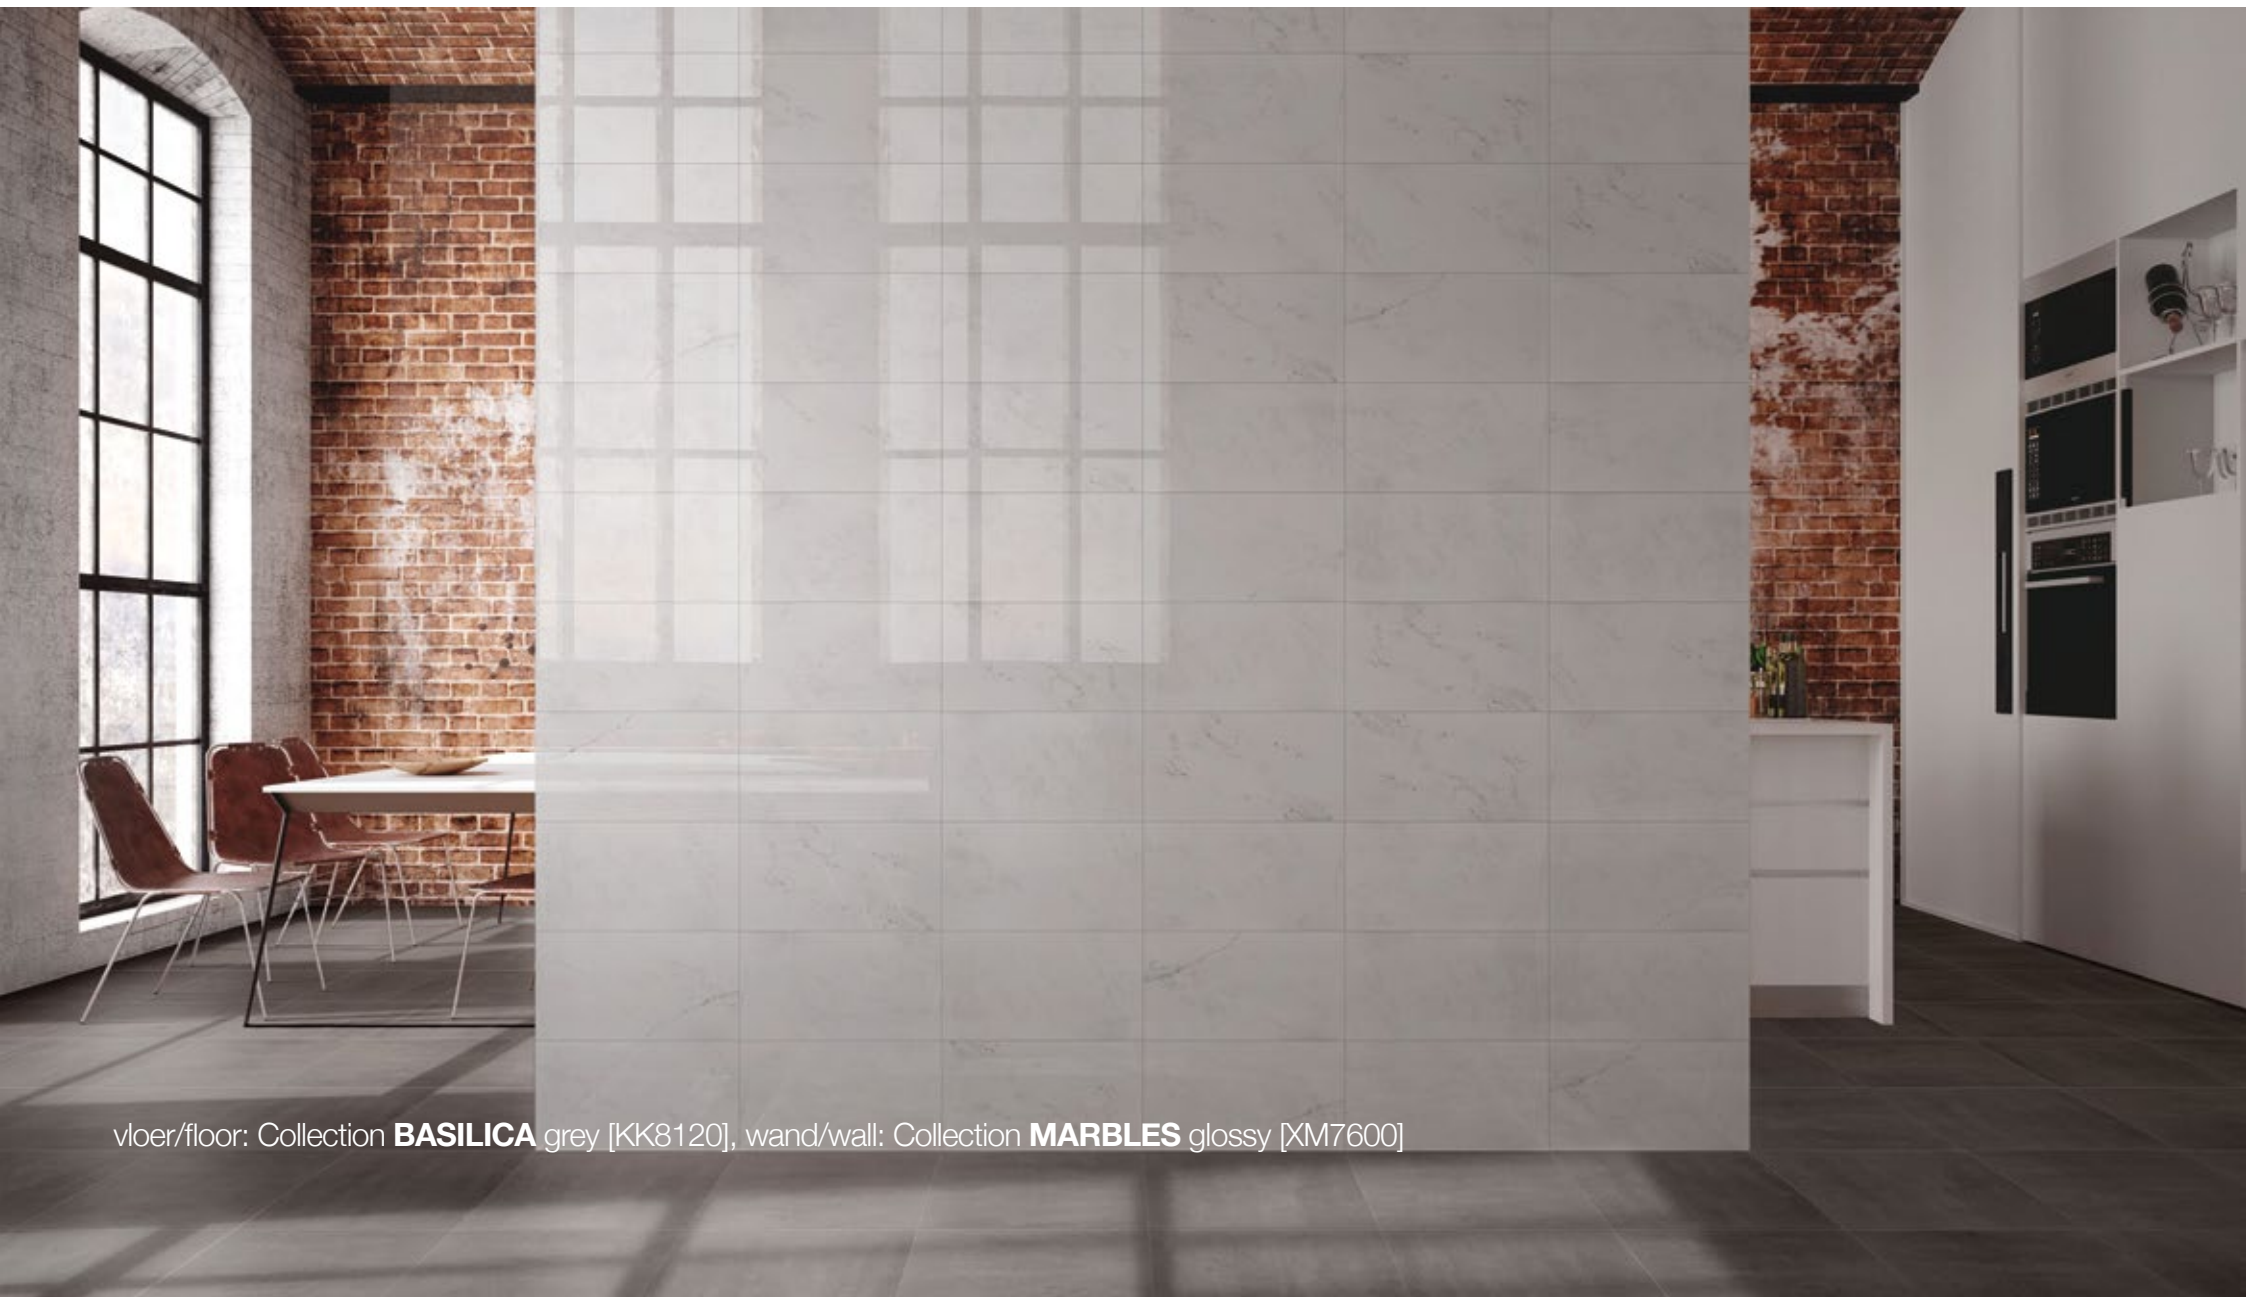

vloer/floor: Collection **BASILICA** grey [KK8120], wand/wall: Collection **MARBLES** glossy [XM7600]